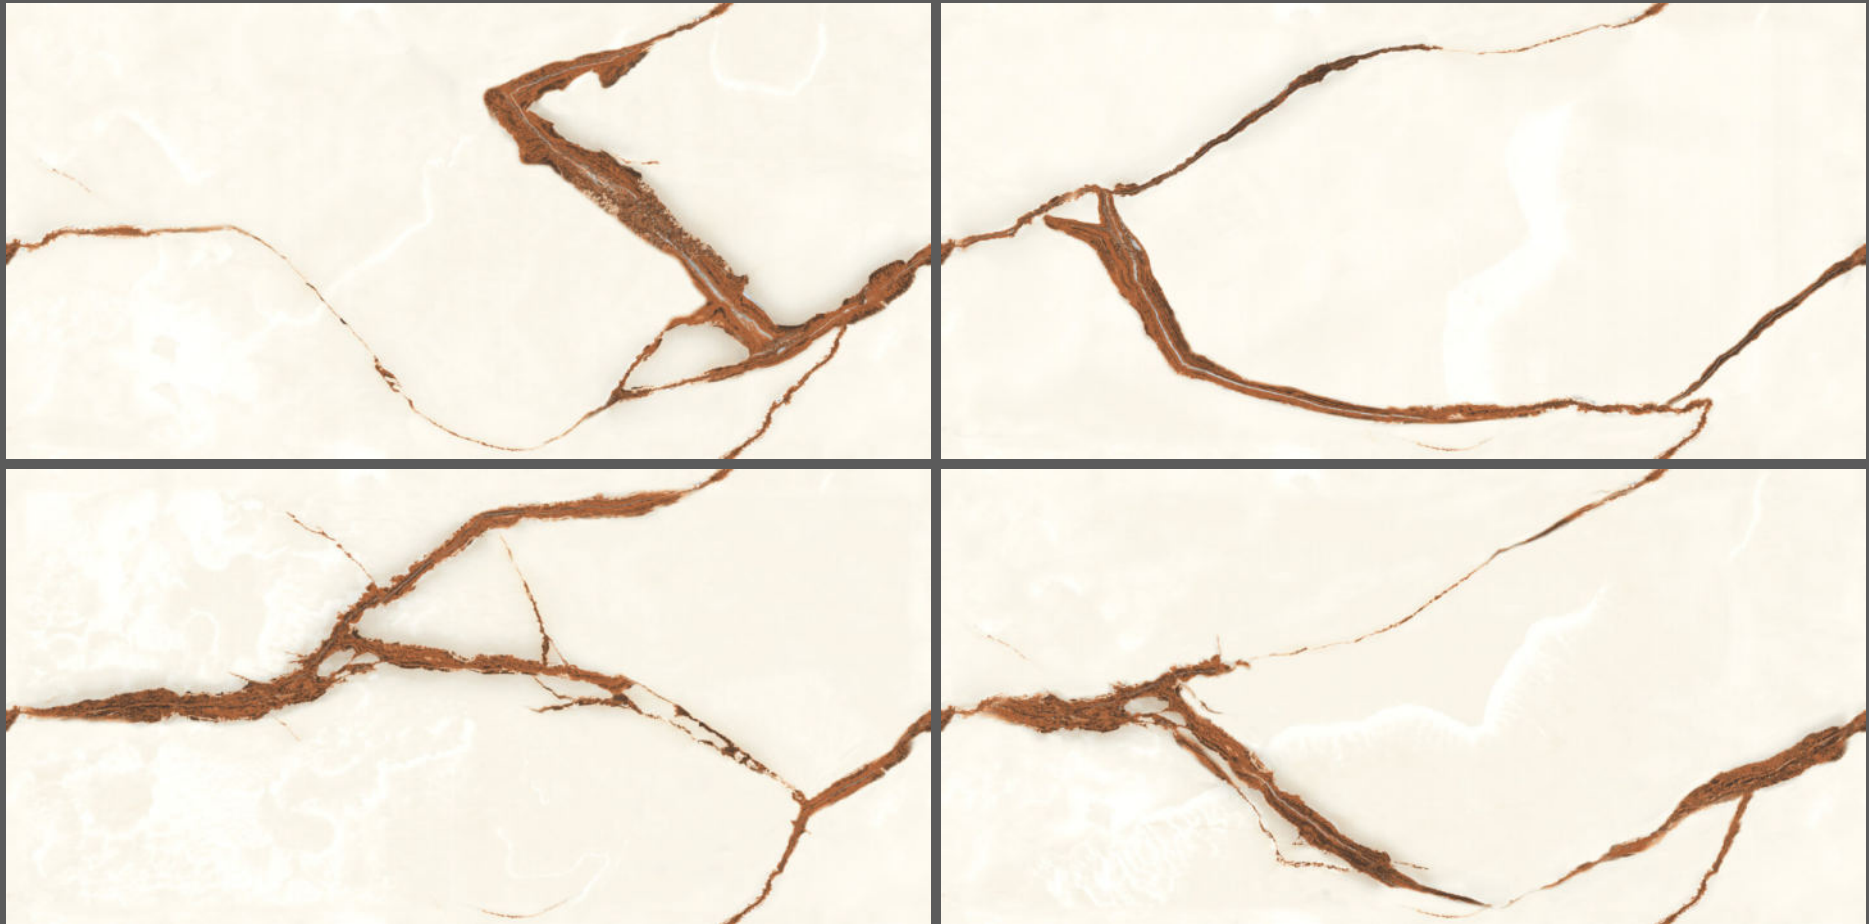

Endless
series

intile[®]
ultimate surfaces

Finish :
GLOSSY

Size :
600X1200MM

END-7047

Endless
series

intile[®]
ultimate surfaces

Finish :
GLOSSY