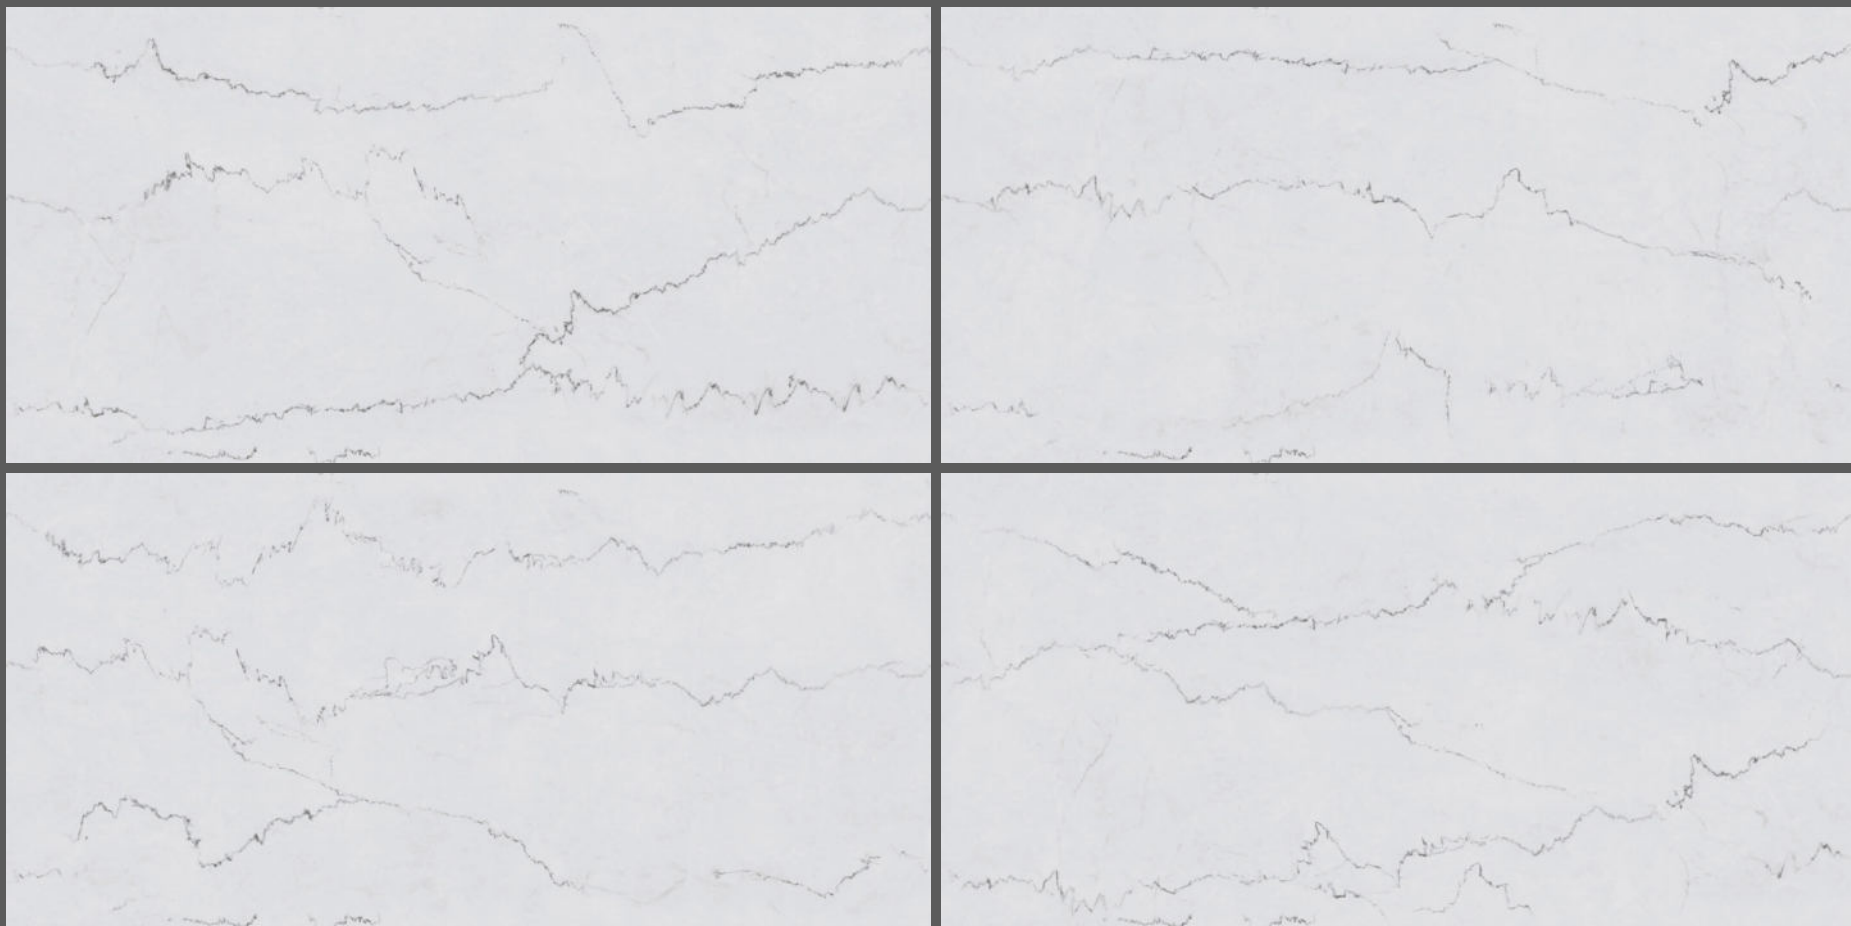

intile[®]
ultimate surfaces

Finish :
GLOSSY

Size :
600X1200MM

END-7031

Endless
series

intile[®]
ultimate surfaces

Finish :
GLOSSY

Size :
600X1200MM