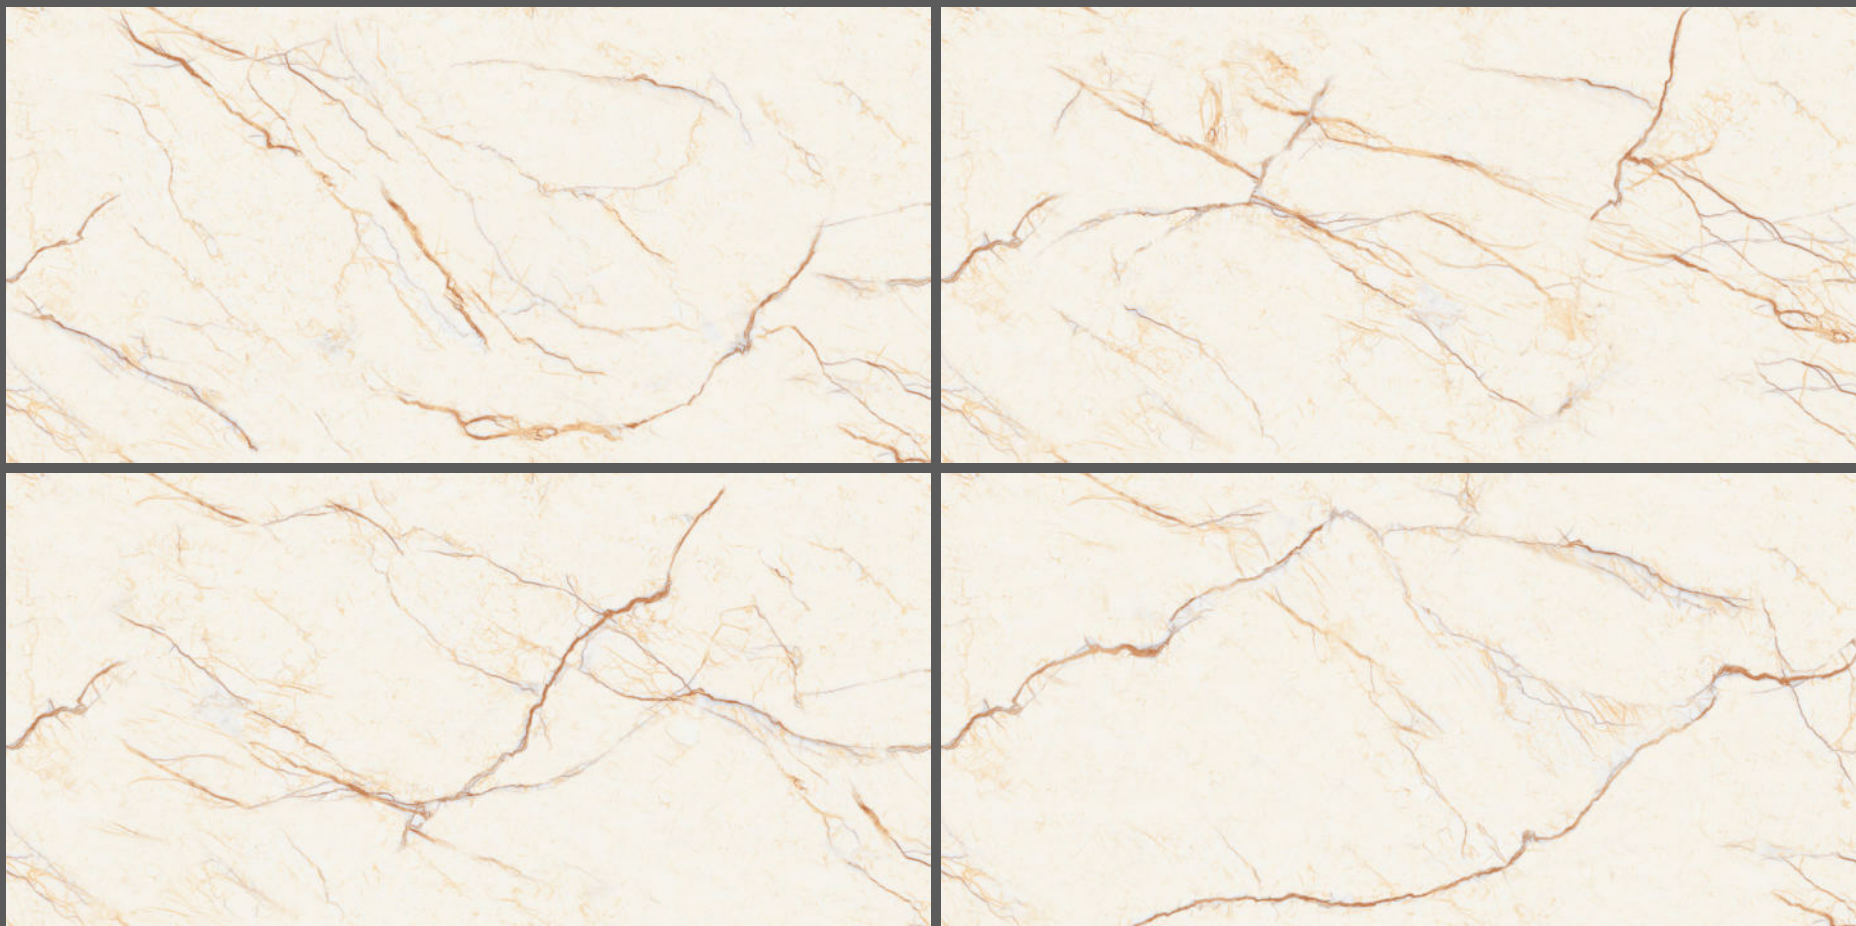

Endless
series

intile[®]
ultimate surfaces

Finish :
GLOSSY

Size :
600X1200MM

END-7093

Endless
series

intile®
ultimate surfaces

Finish :
GLOSSY