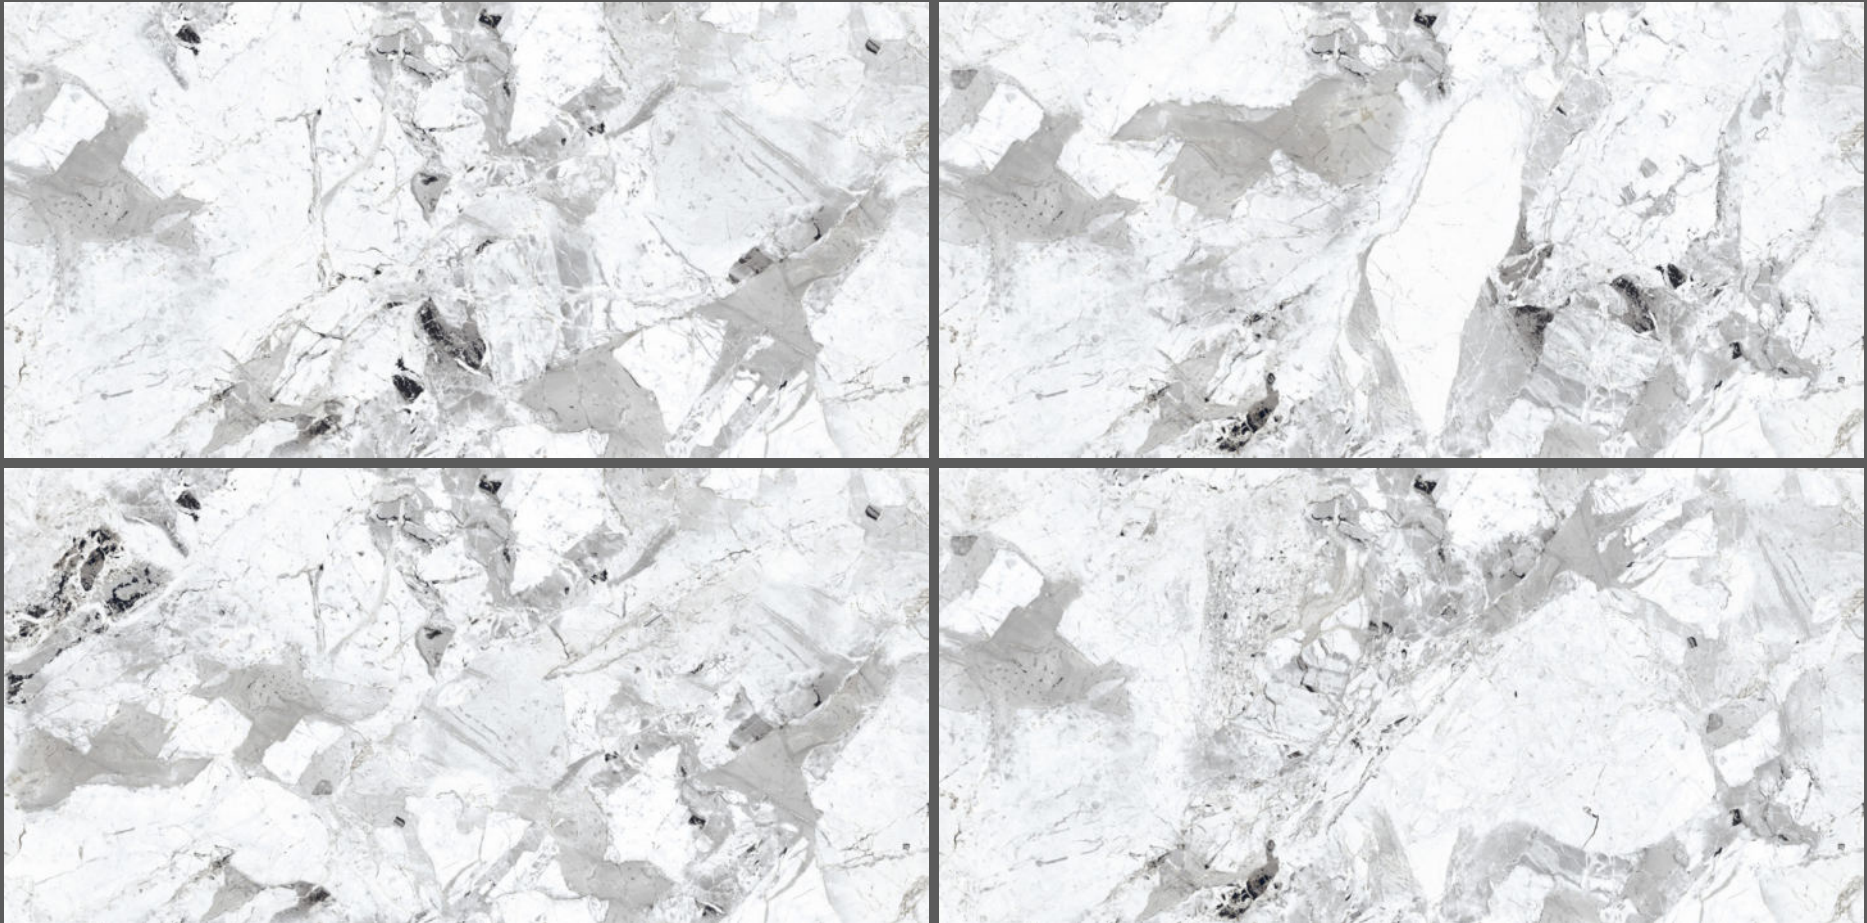

Endless
series

intile[®]
ultimate surfaces

Finish :
GLOSSY

Size :
600X1200MM

END-7085

Endless
series

intile[®]
ultimate surfaces

Finish :
GLOSSY