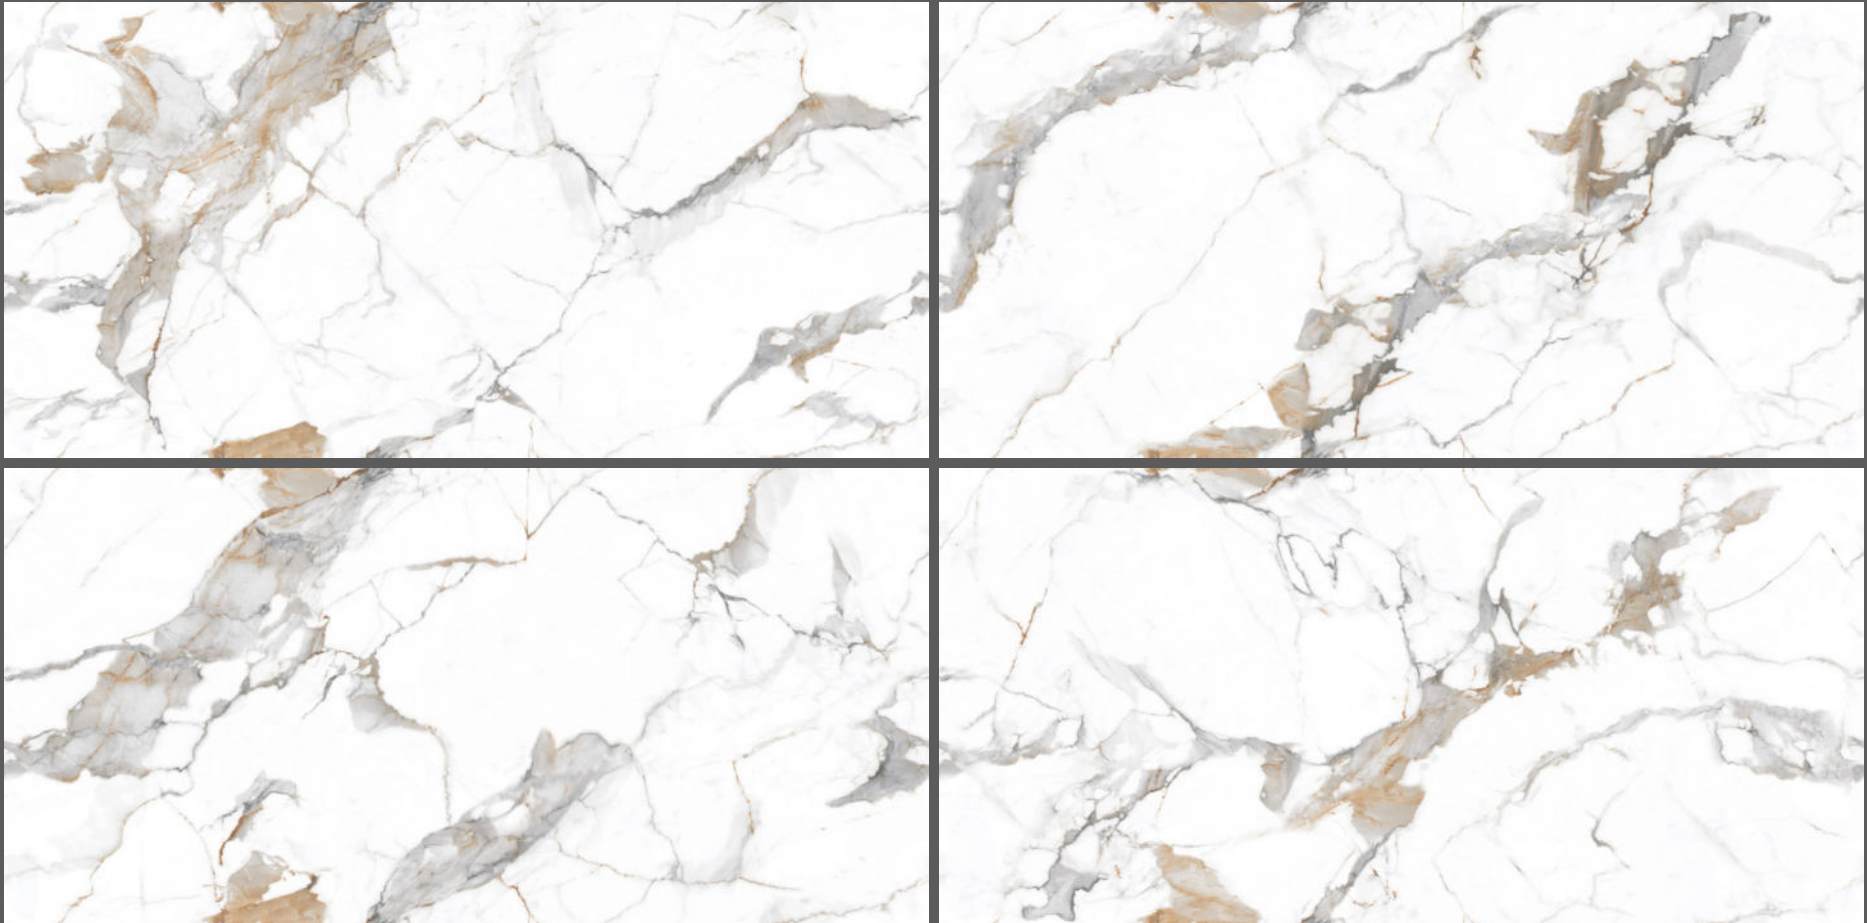

Endless
series

intile®
ultimate surfaces

Finish :
GLOSSY

Size :
600X1200MM

END-7061