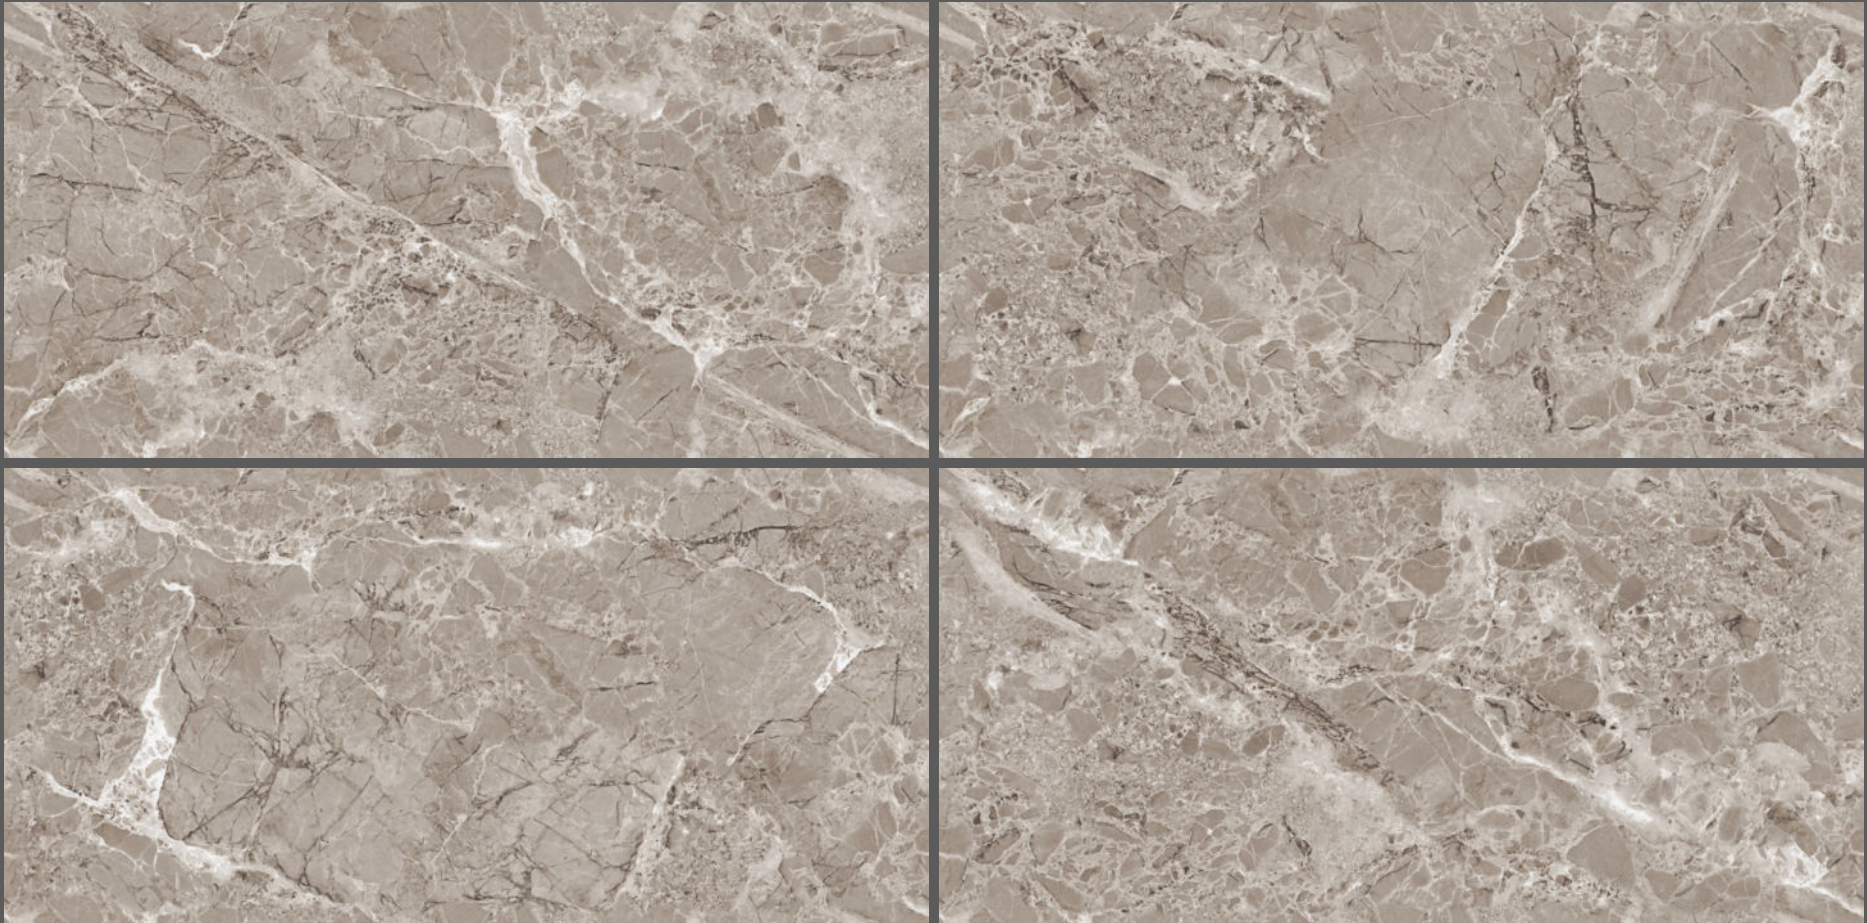

Endless
series

intile®
ultimate surfaces

Finish :
GLOSSY

Size :
600X1200MM

END-7017