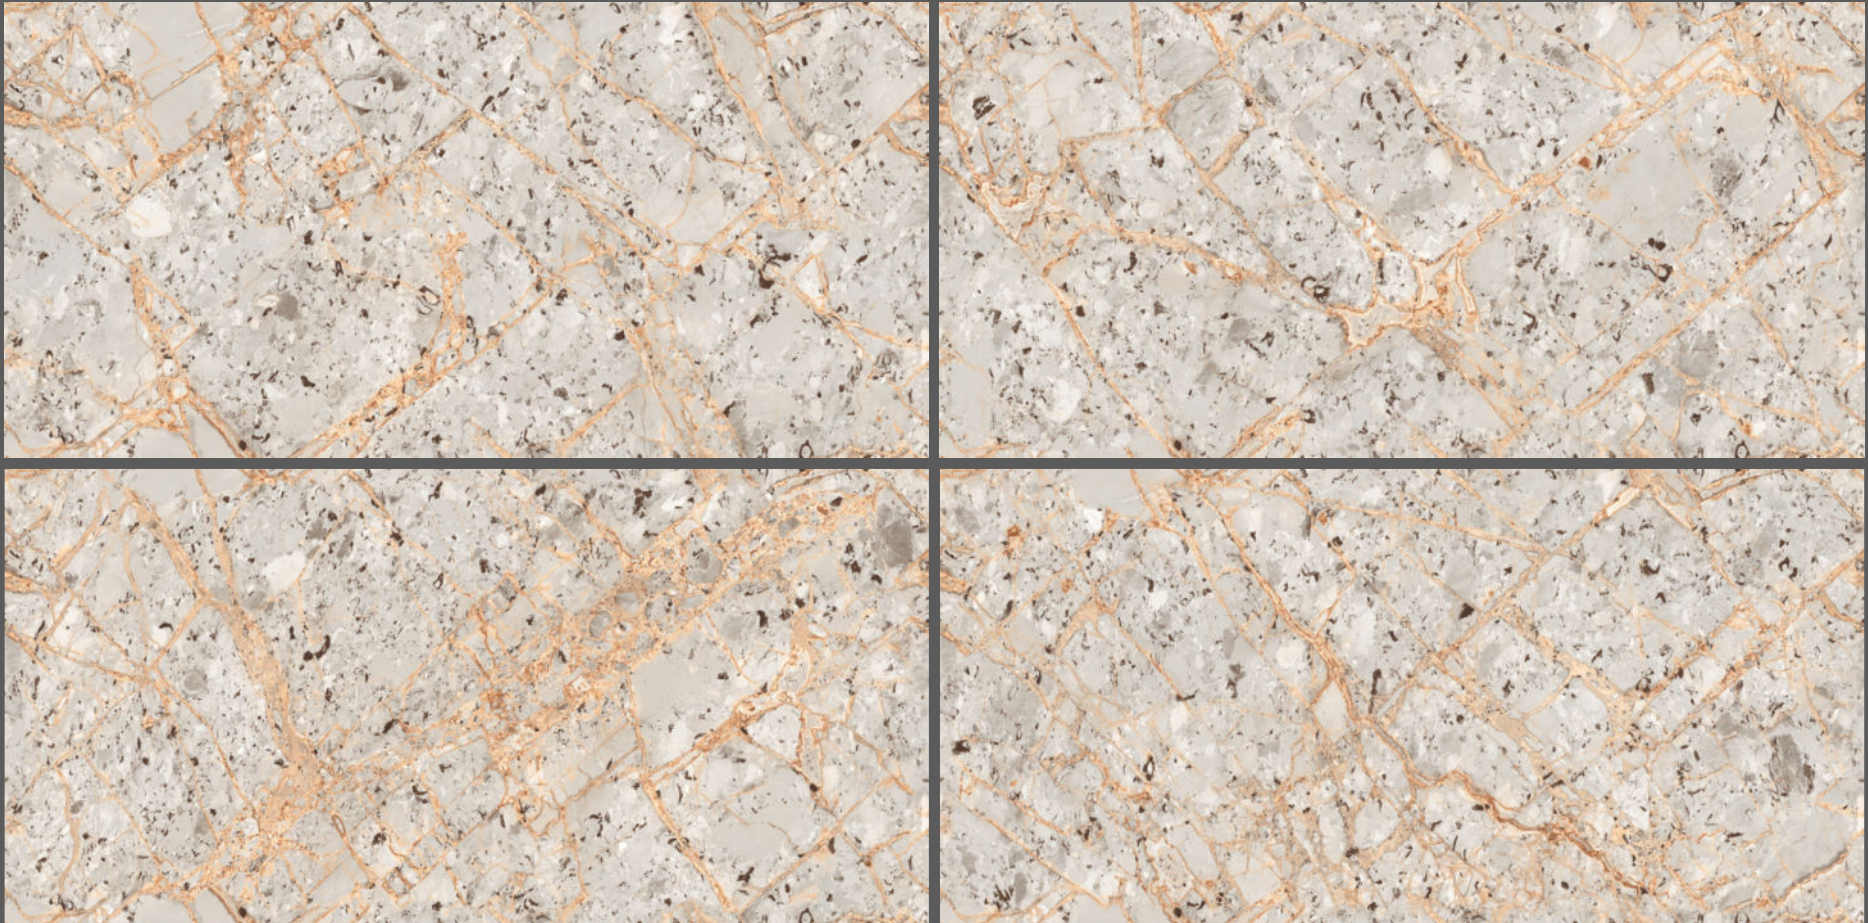

intile®
ultimate surfaces

Finish :
GLOSSY

Size :
600X1200MM

END-7050

Endless
series

intile[®]
ultimate surfaces

Finish :
GLOSSY

Size :
600X1200MM