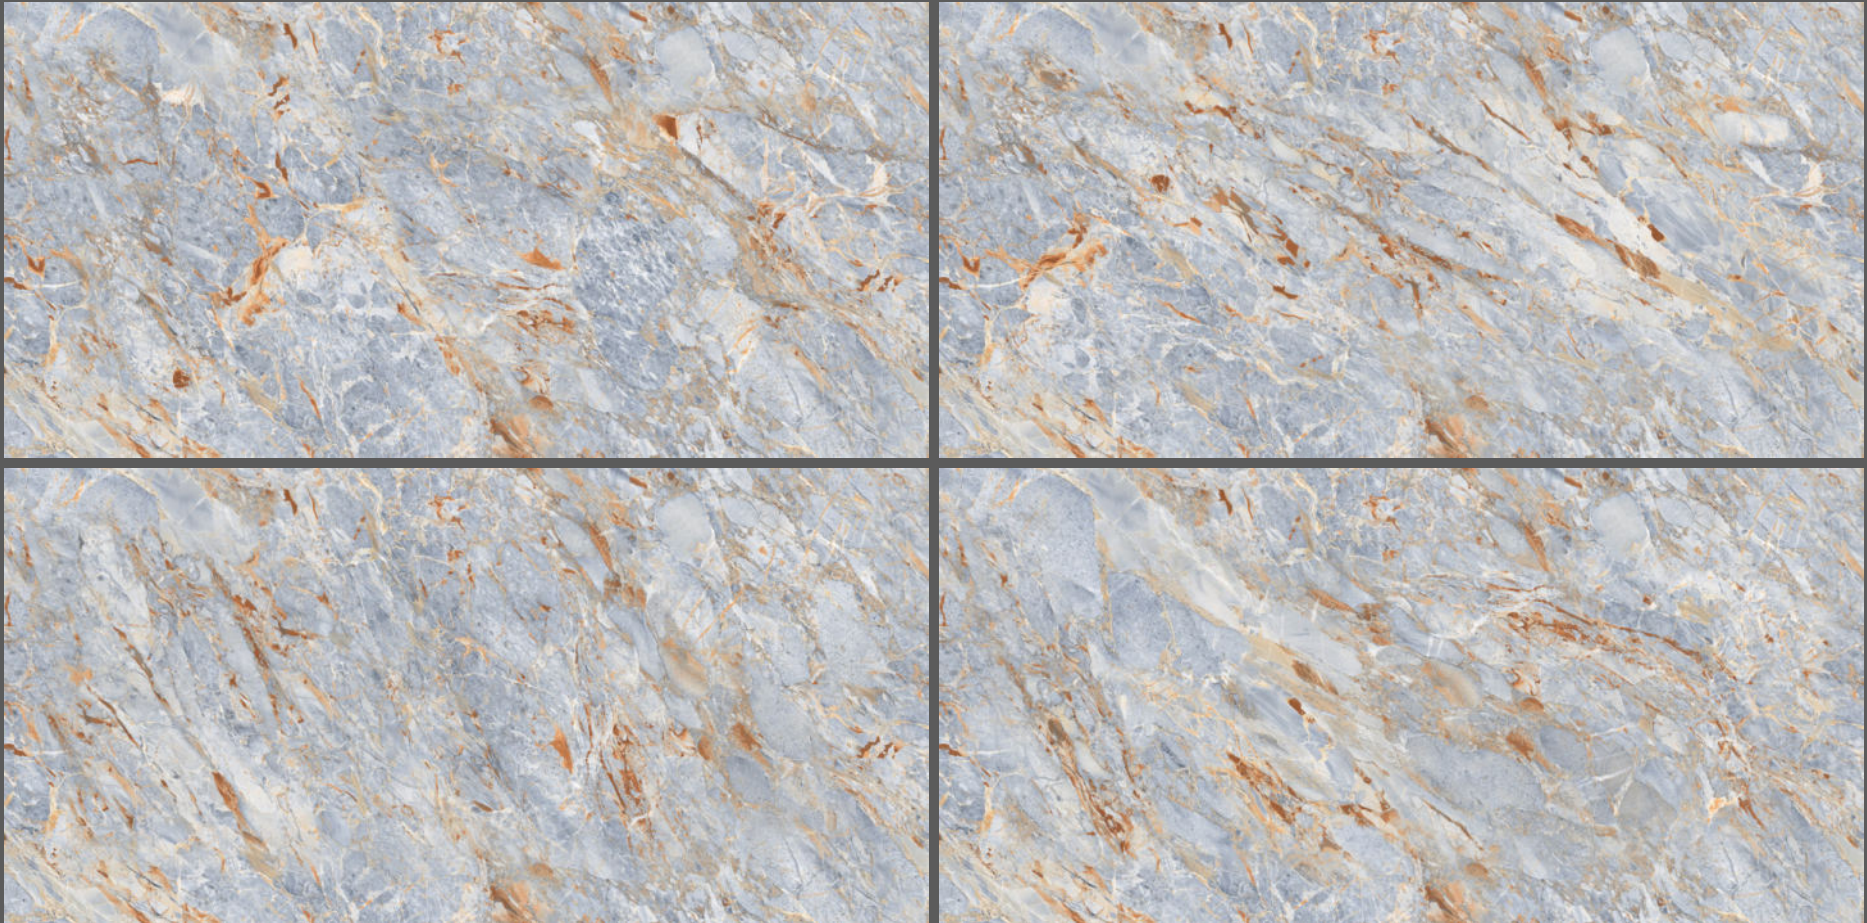

Endless
series

intile®
ultimate surfaces

Finish :
GLOSSY

Size :
600X1200MM

END-7090