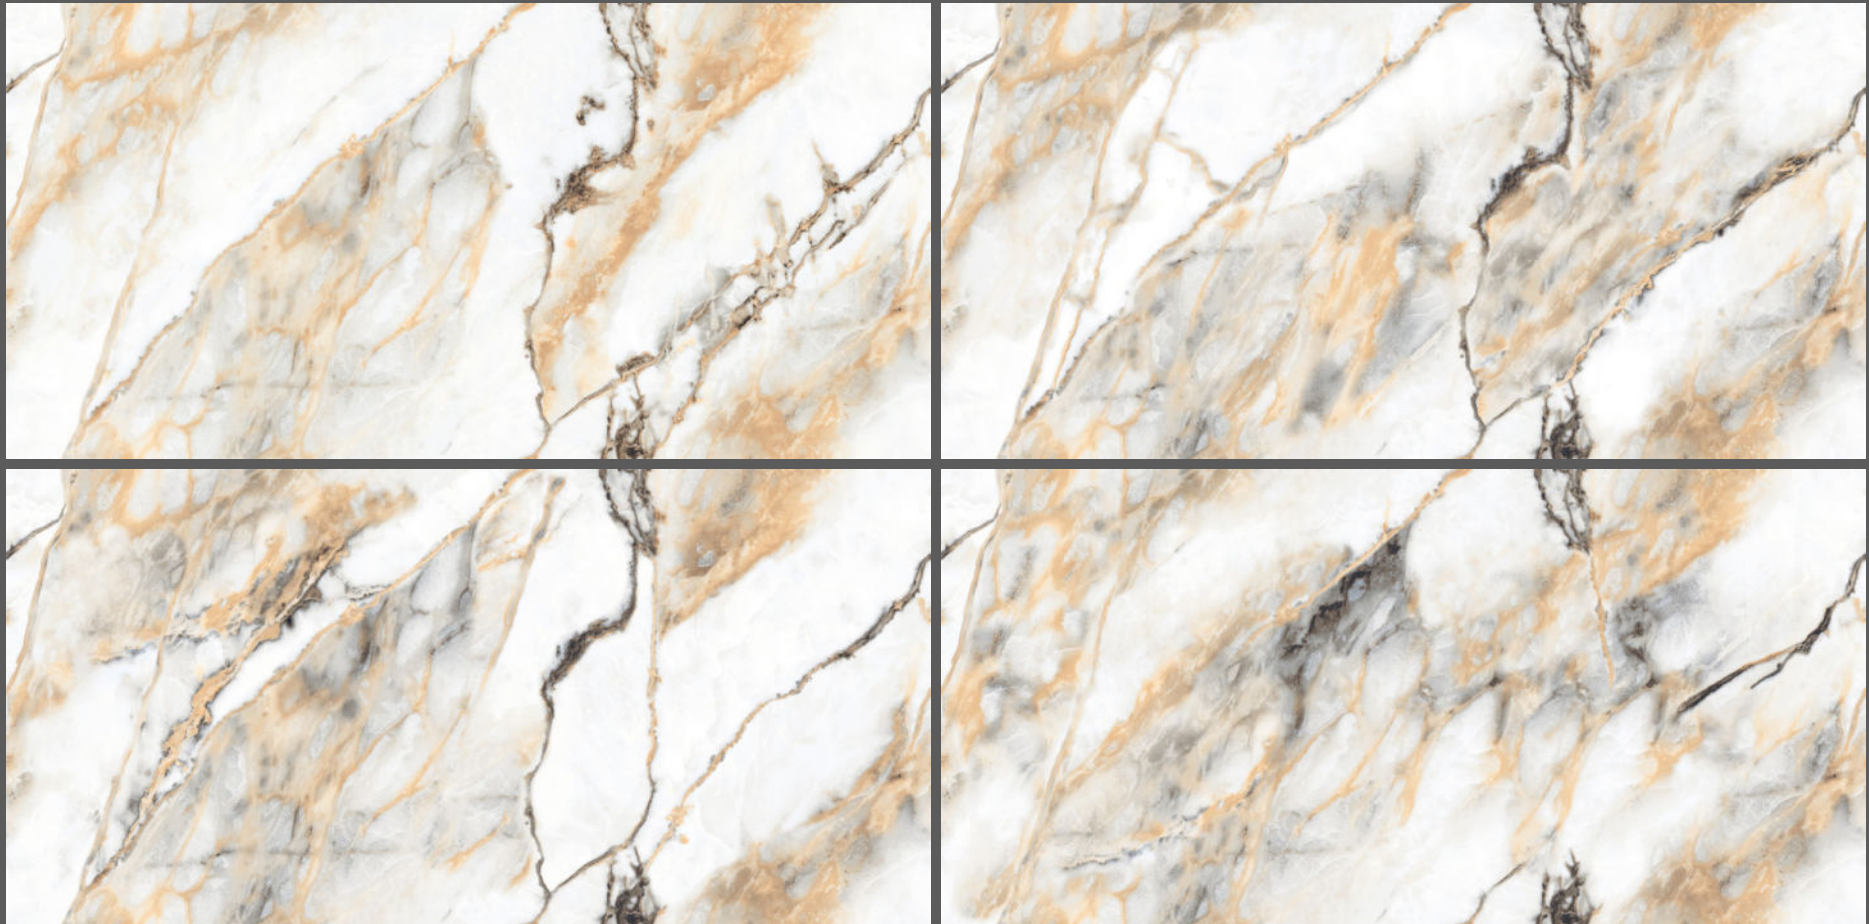

END-7062

Endless
series

intile[®]
ultimate surfaces

Finish :
GLOSSY

Size :
600X1200MM

END-7063

Endless
series

intile®
ultimate surfaces