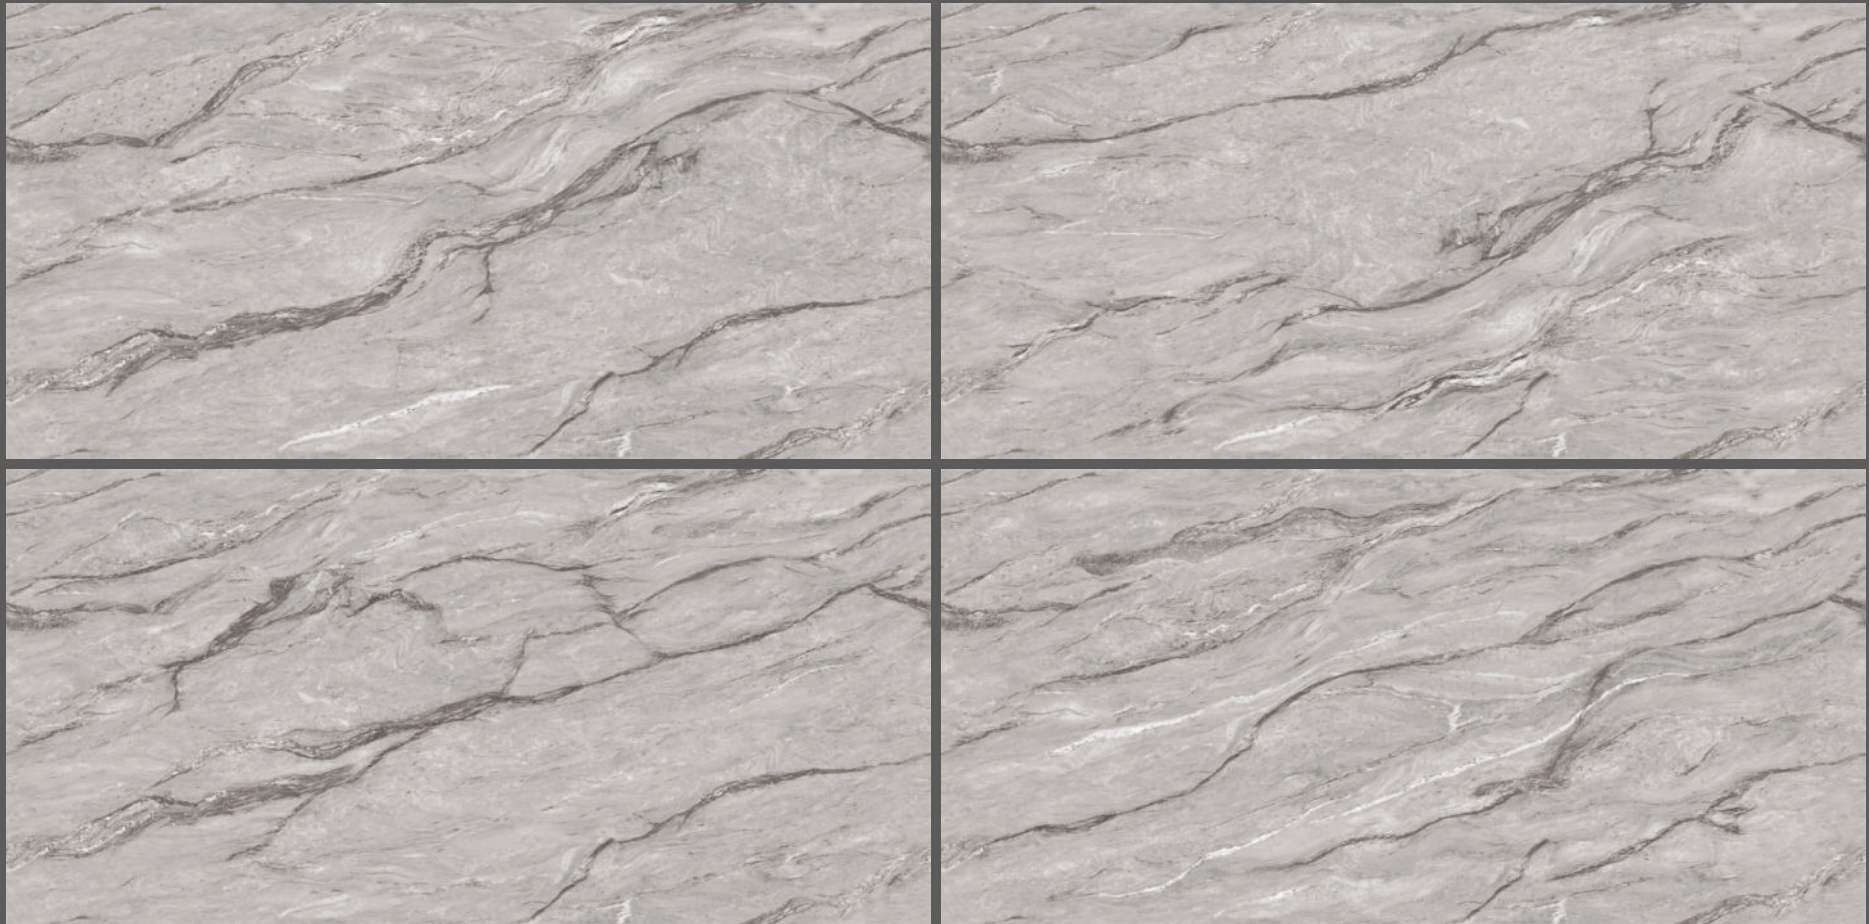

END-7005

Endless
series

intile[®]
ultimate surfaces

Finish :
GLOSSY

Size :
600X1200MM

END-7006

Endless
series

intile[®]
ultimate surfaces