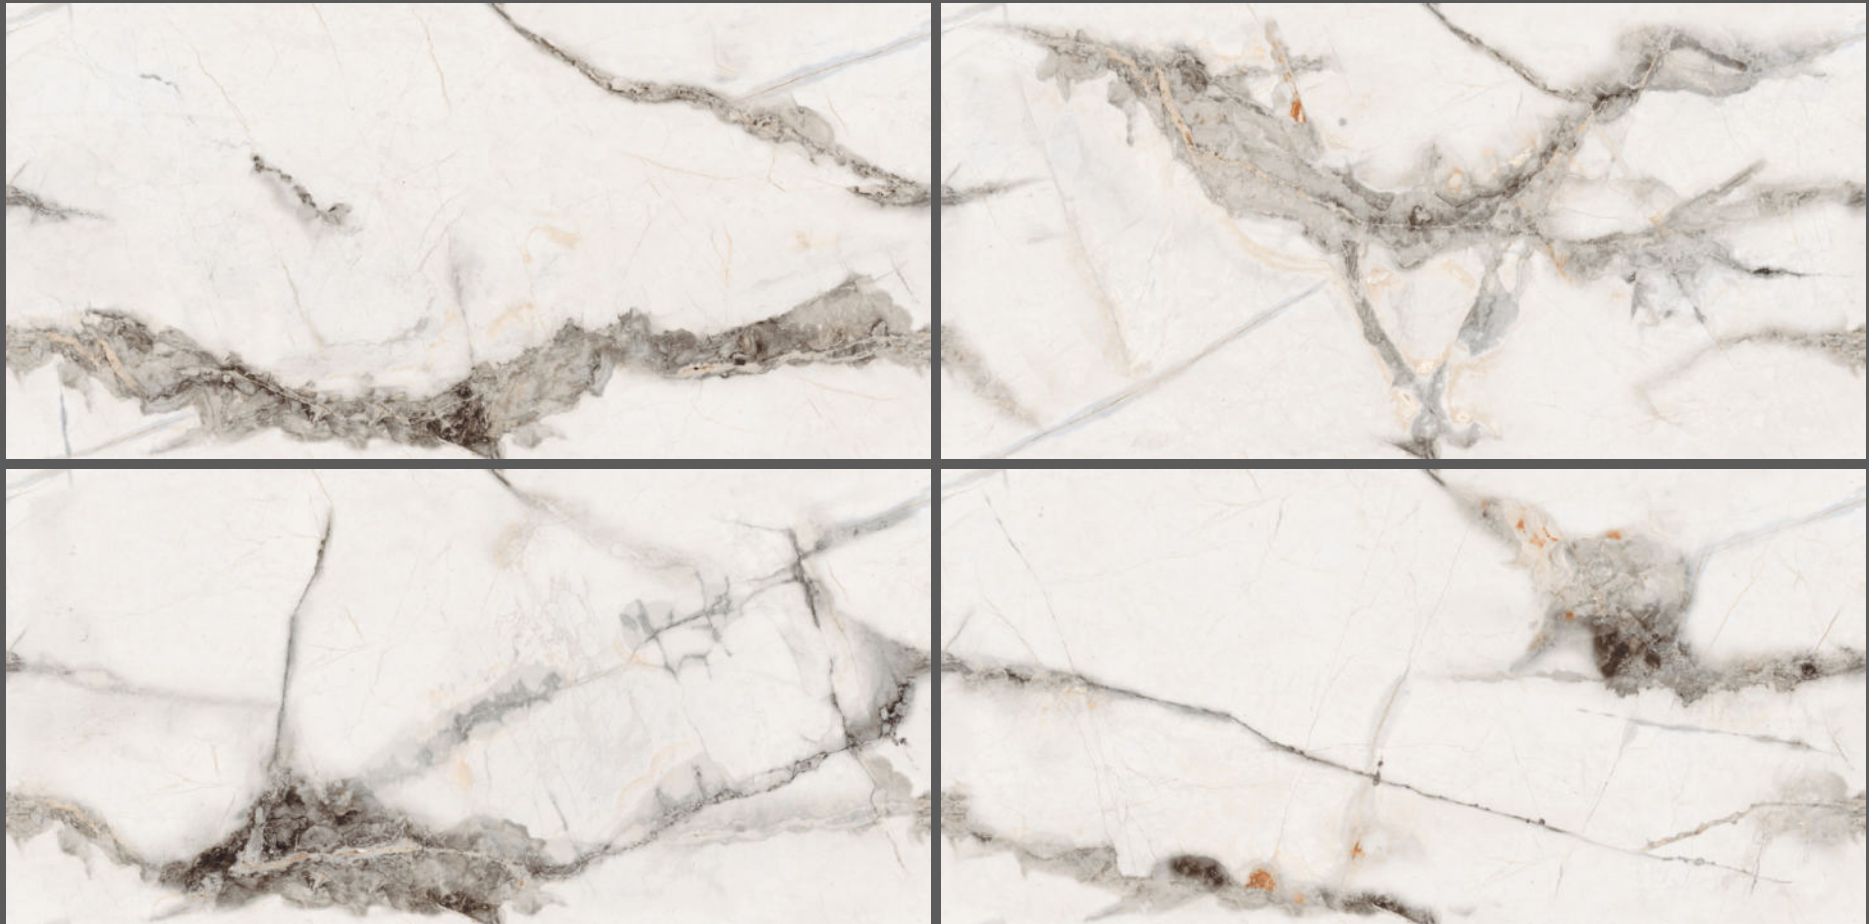

Endless
series

intile®
ultimate surfaces

Finish :
GLOSSY

Size :
600X1200MM

END-7047