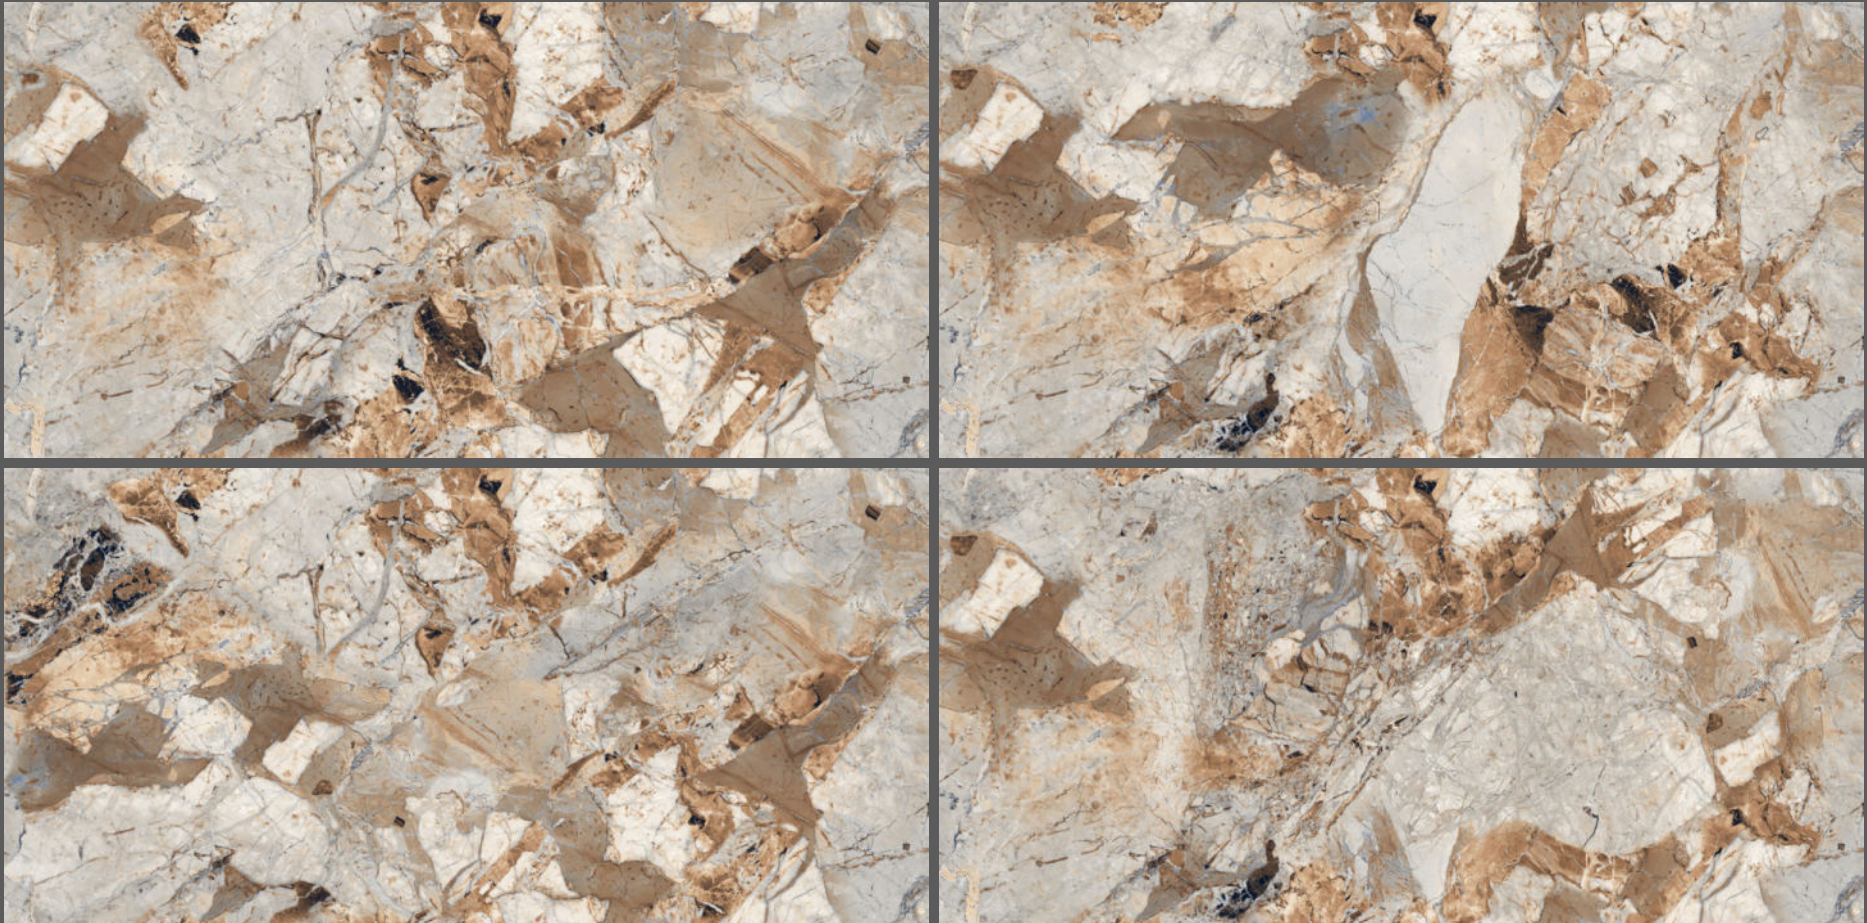

Endless
series

intile®
ultimate surfaces

Finish :
GLOSSY

Size :
600X1200MM

END-7084