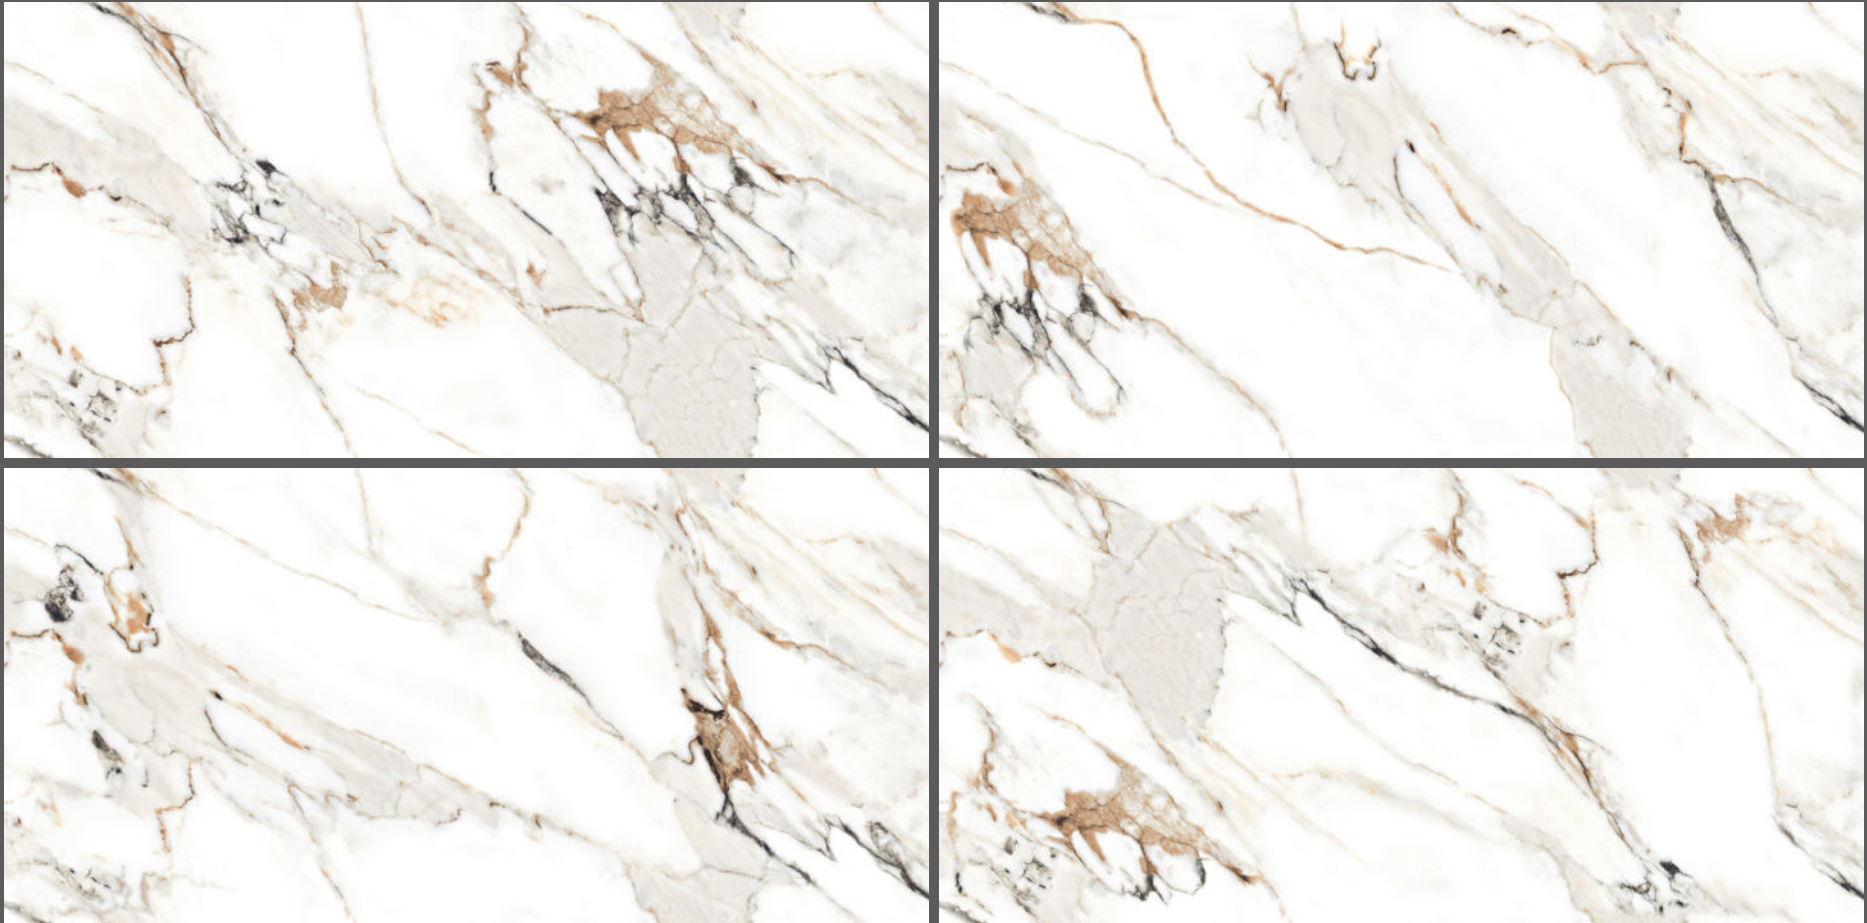

Endless
series

intile®
ultimate surfaces

Finish :
GLOSSY

Size :
600X1200MM

END-7076