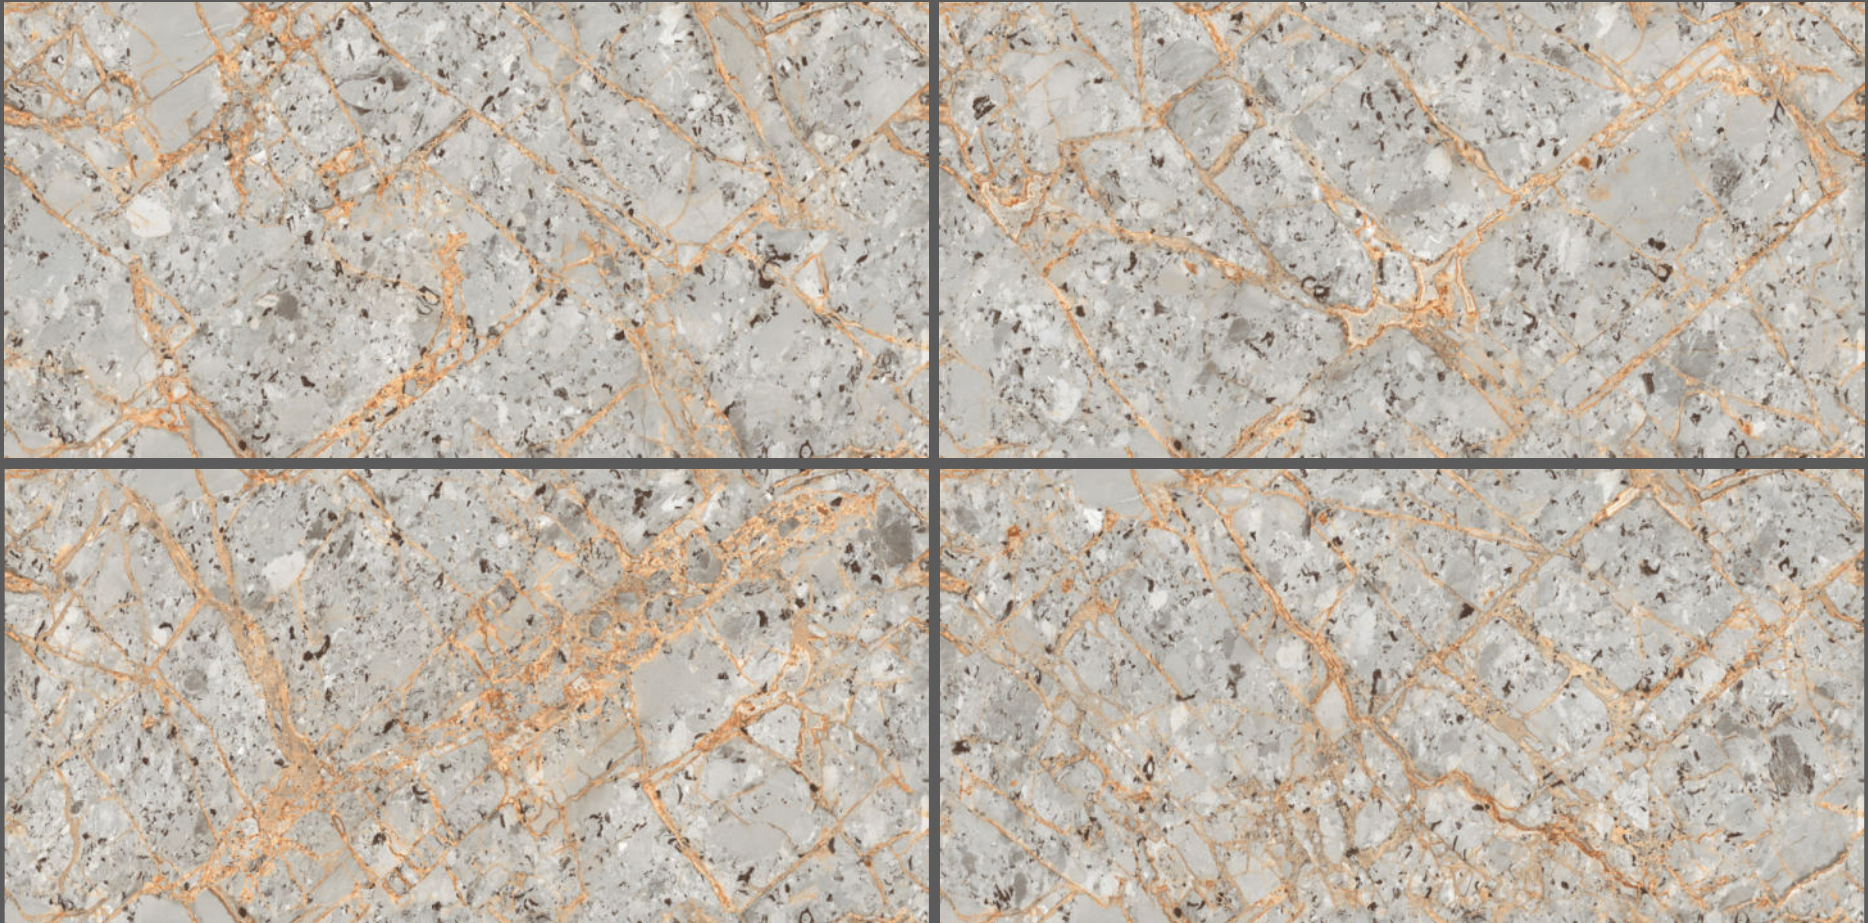

Endless
series

intile®
ultimate surfaces

Finish :
GLOSSY

Size :
600X1200MM

END-7050