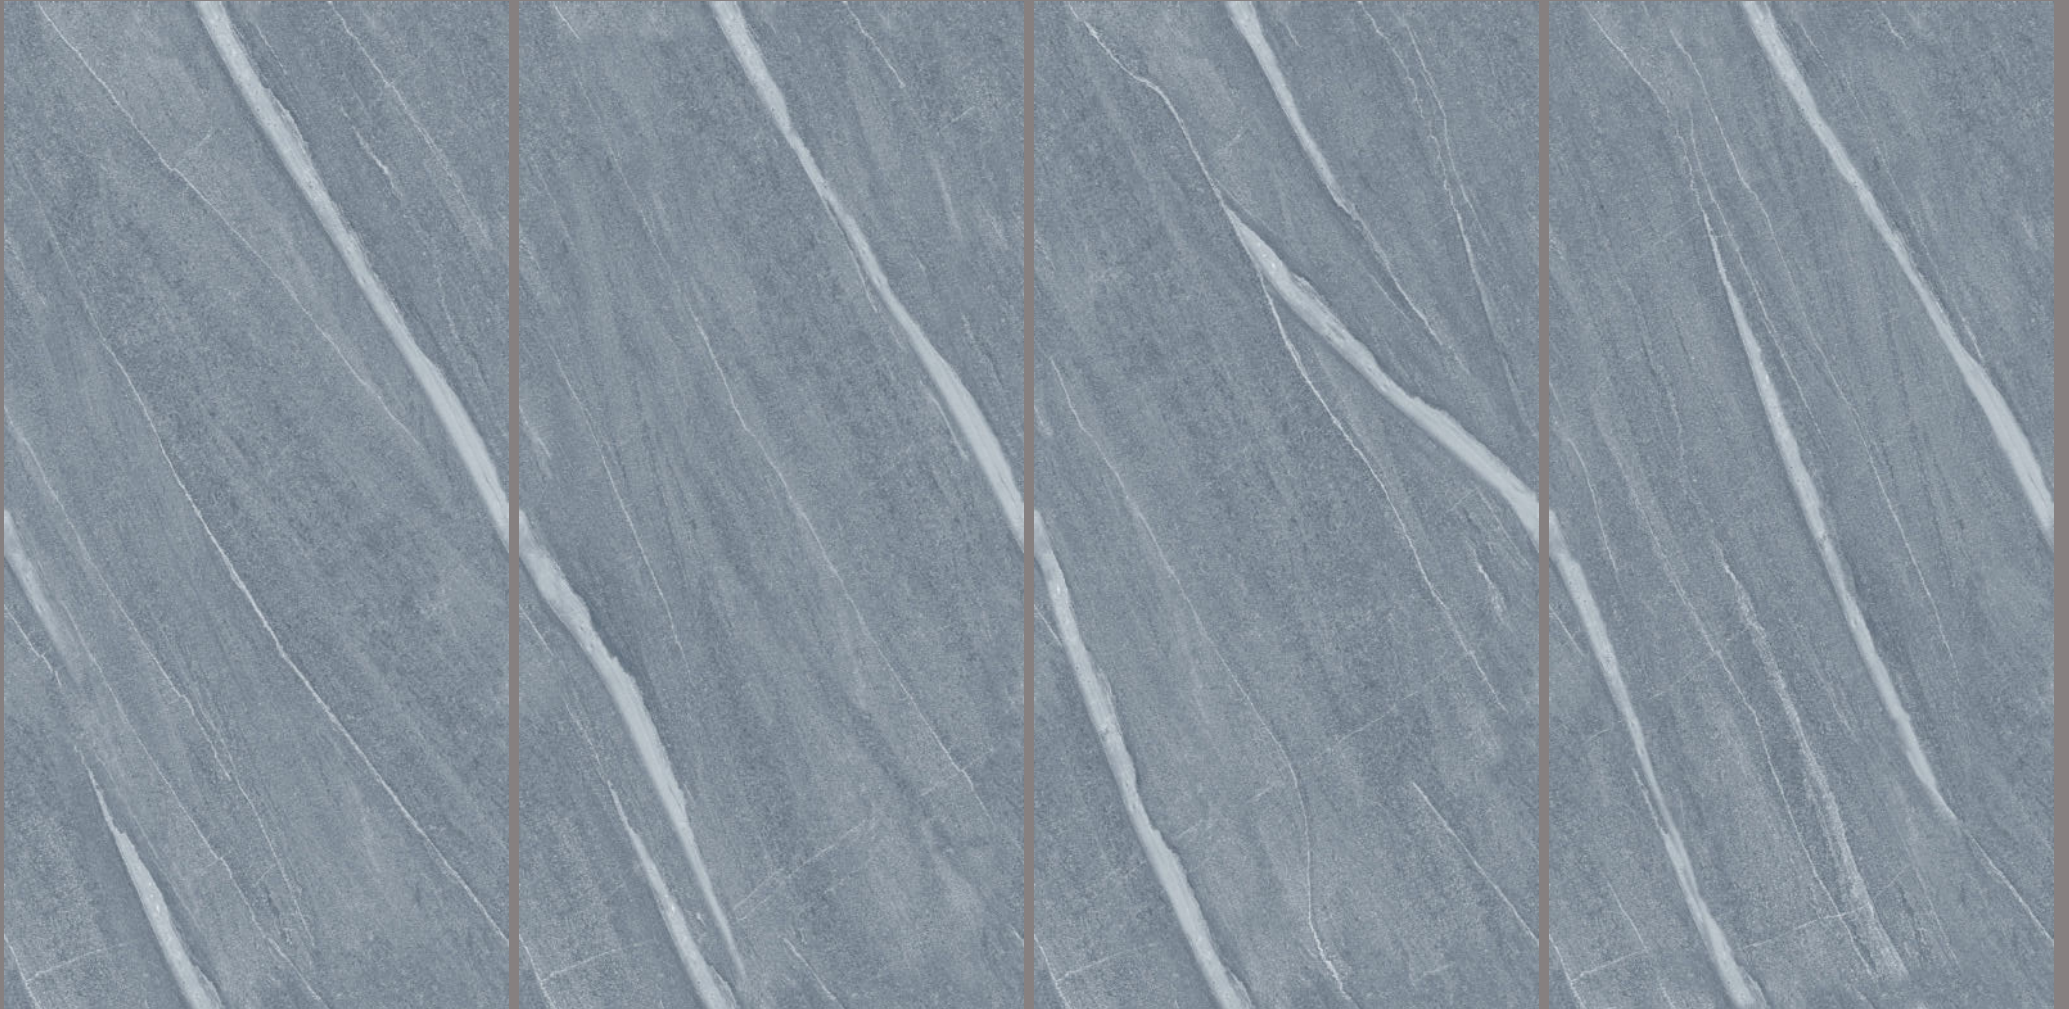

END-9015

intile®
ultimate surfaces

Finish:
CARVING

Size:
600x1200 MM

Endless
CARVING