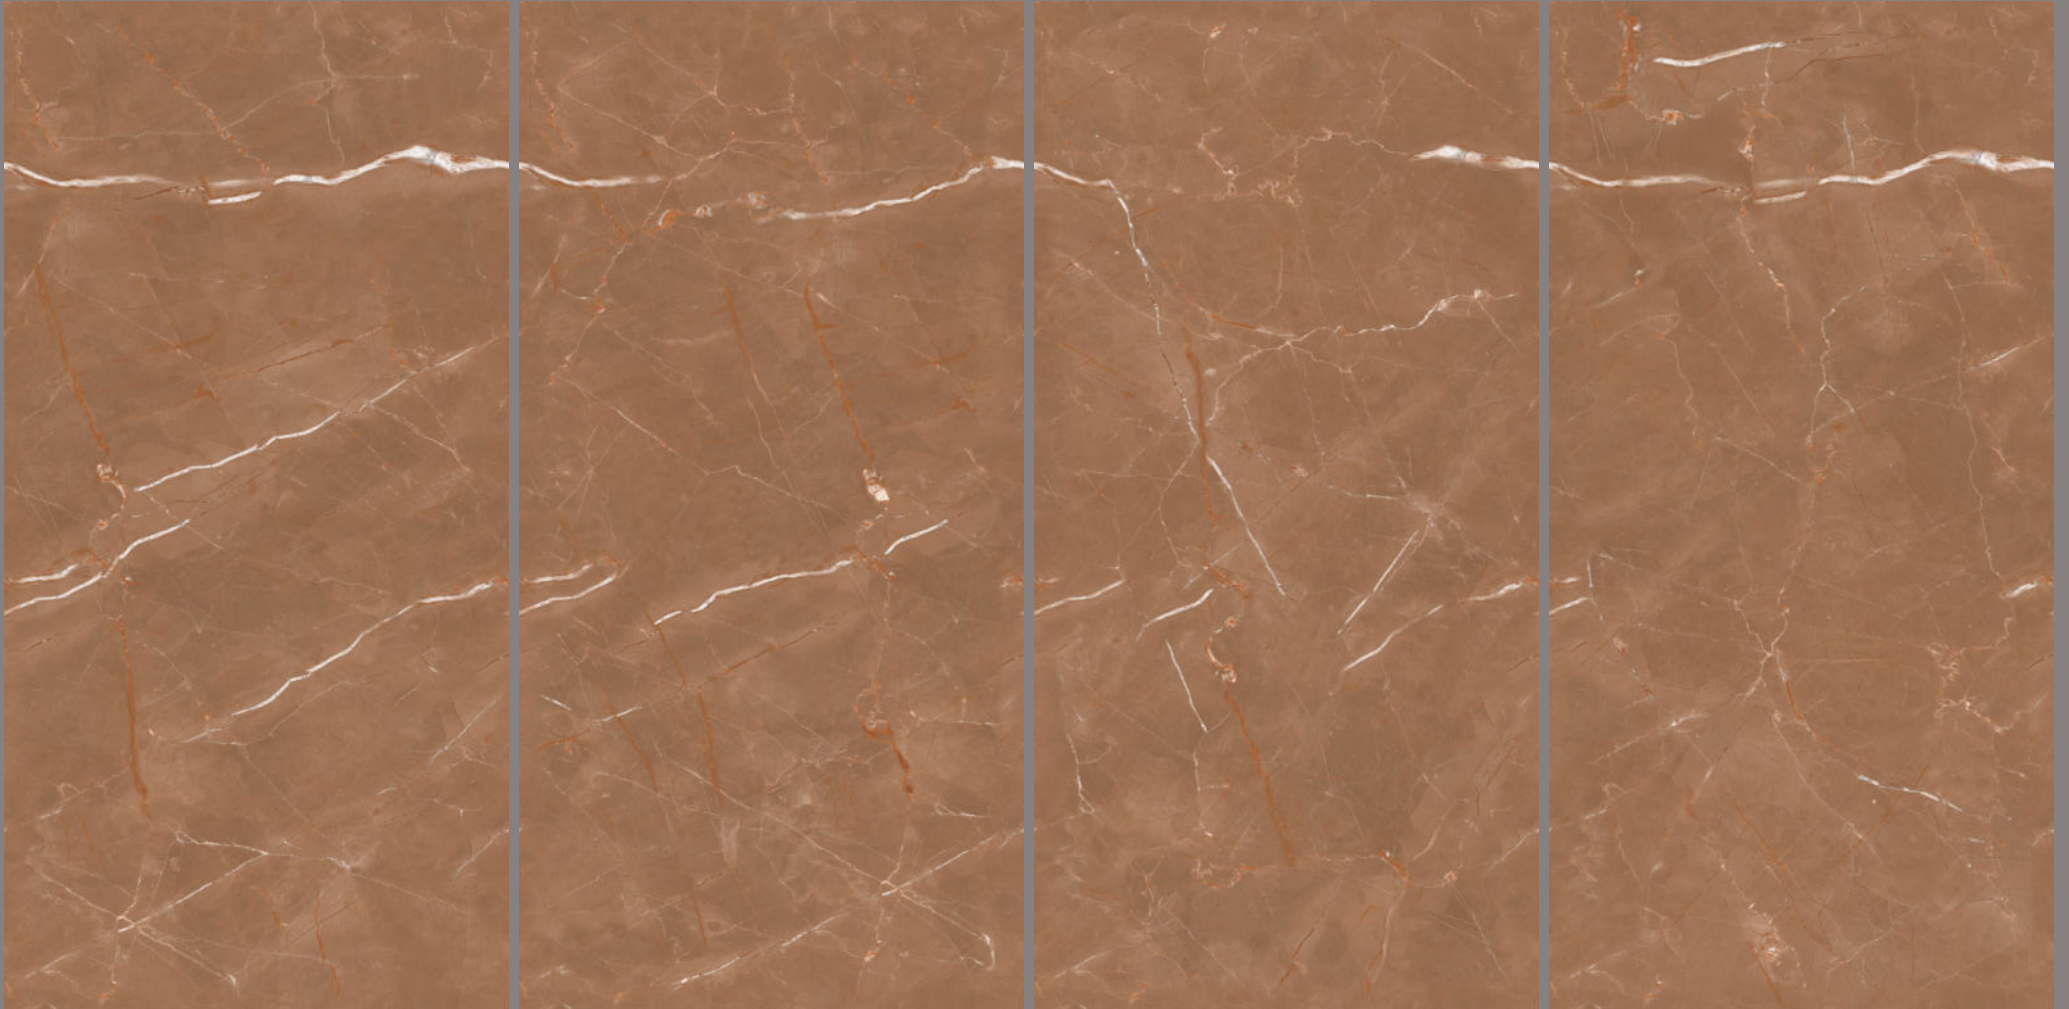

END-9011

intile®
ultimate surfaces

Finish:
CARVING

Size:
600x1200 MM

Endless
CARVING