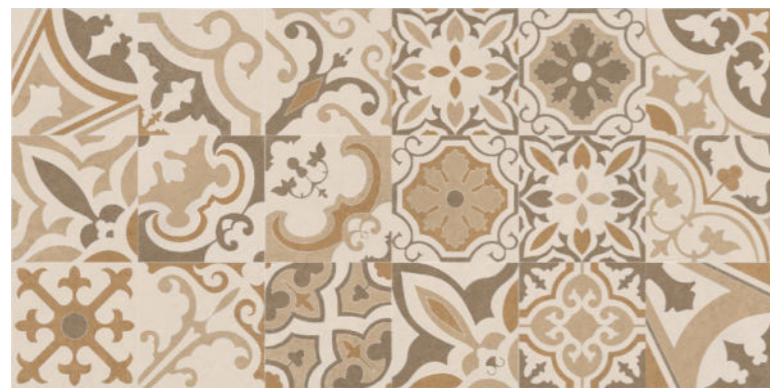

CARVING FINISH

Carving

HL SERIES

SALT CREMA

RANDOM : 04

SALT BIANCO

RANDOM : 04

SALT BROWN DECOR 1