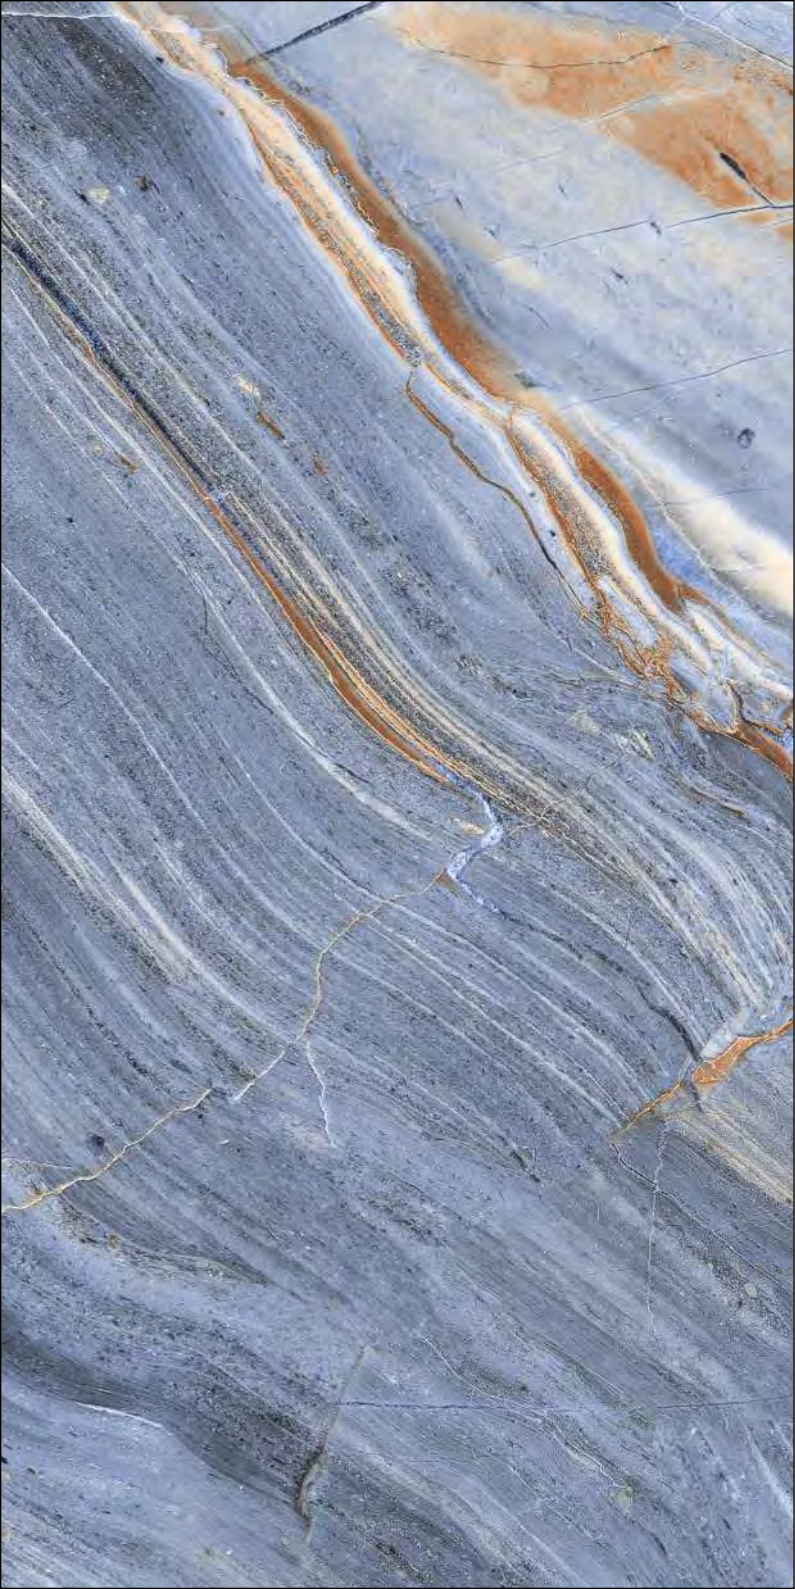

## BETHANY BLACK

Random : 05

Finish :  
**GLOSSY**

Size :  
**600X1200MM**

**GLOSSY**  
SERIES