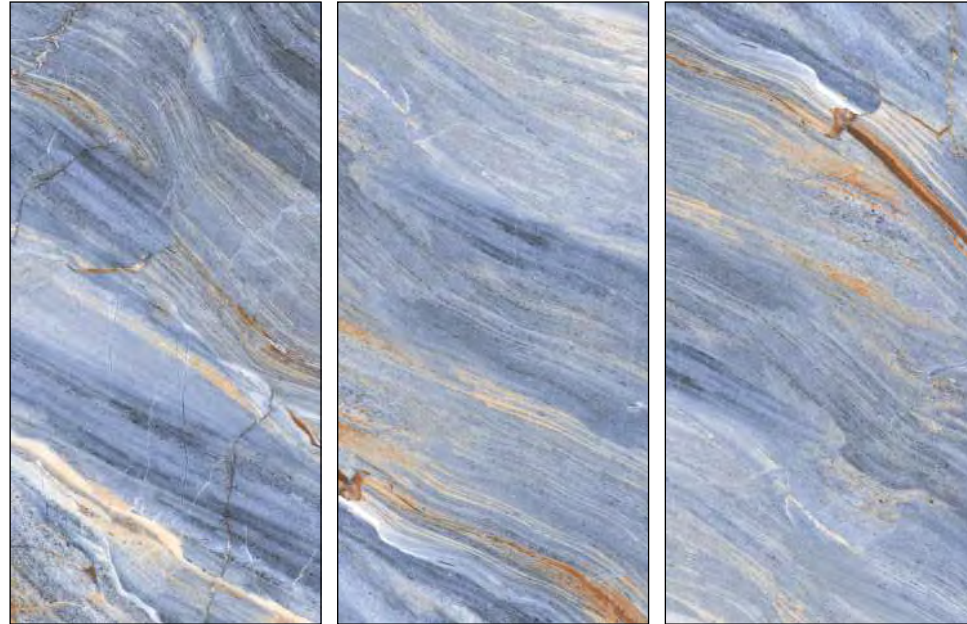

## BETHANY BLACK

Random : 05

Finish :  
**GLOSSY**

Size :  
**600X1200MM**

**GLOSSY**  
SERIES