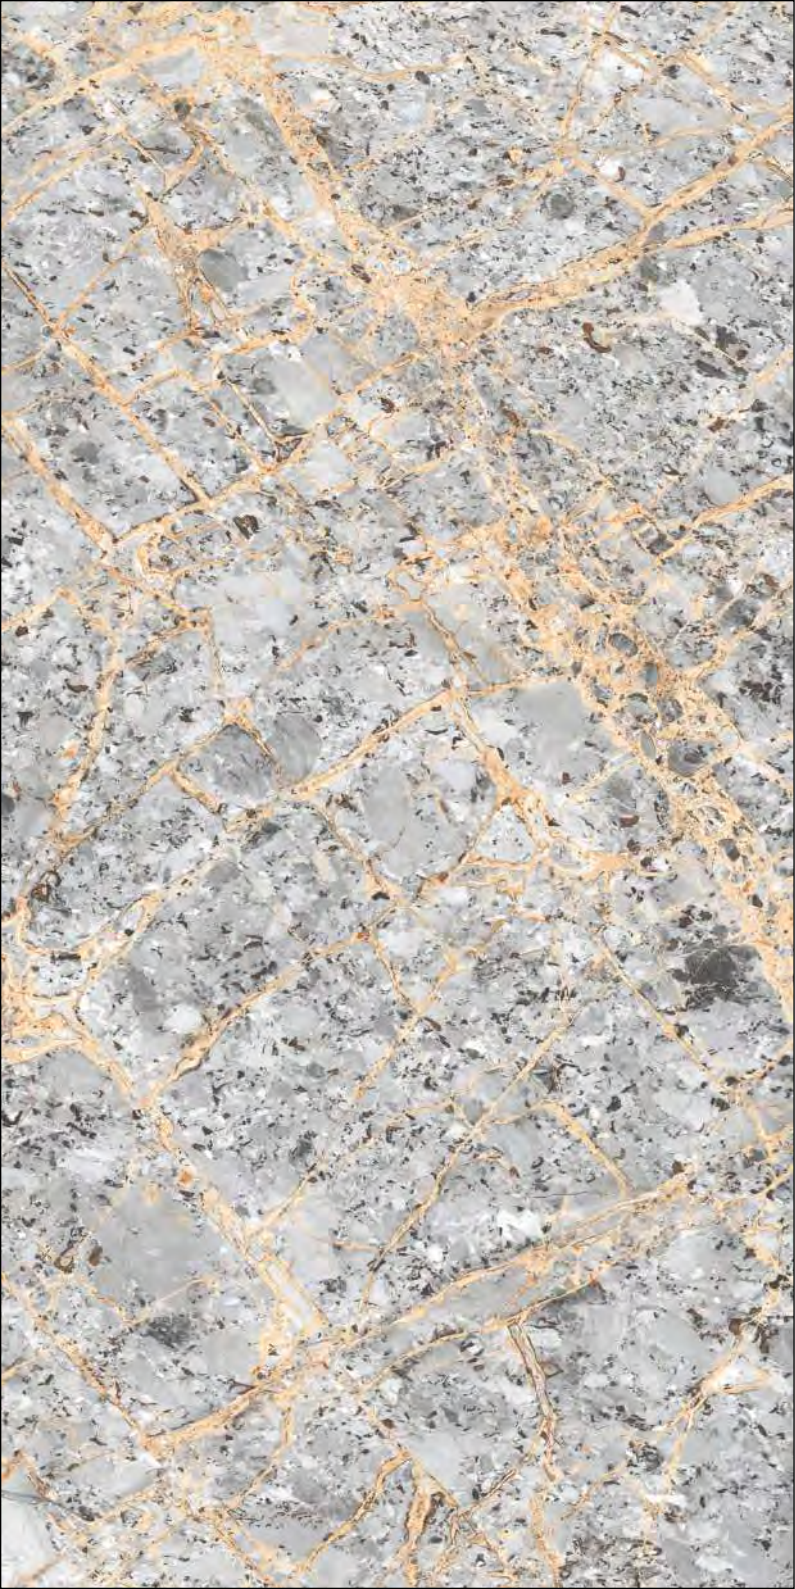

## **ABRON GREY**

Random : 05

Finish :  
**GLOSSY**

Size :  
**600X1200MM**

**GLOSSY**  
SERIES