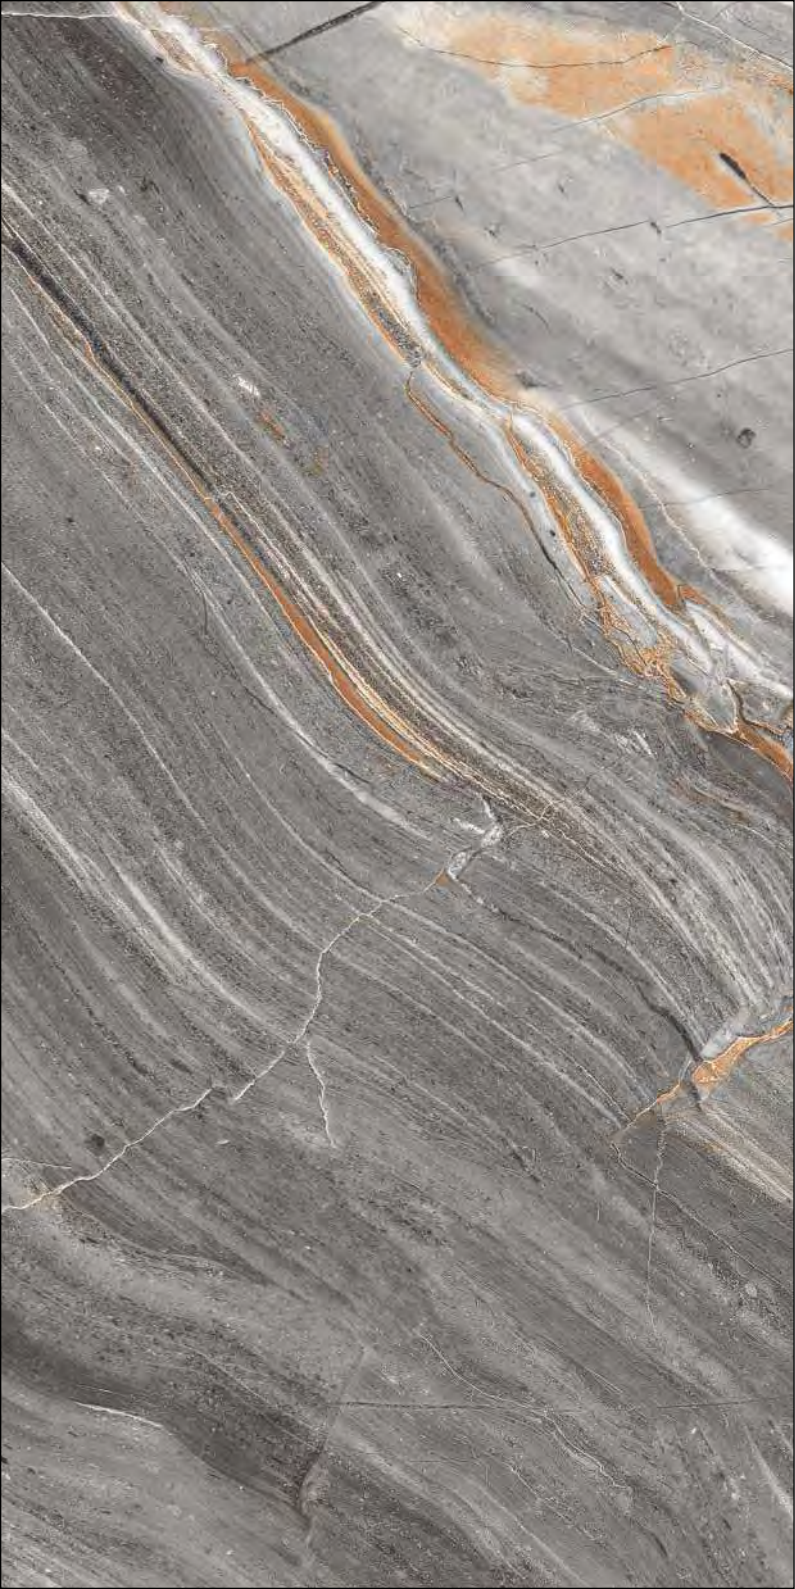

## BETHANY BLACK

Random : 05

Finish :  
**GLOSSY**

Size :  
**600X1200MM**

**GLOSSY**  
SERIES