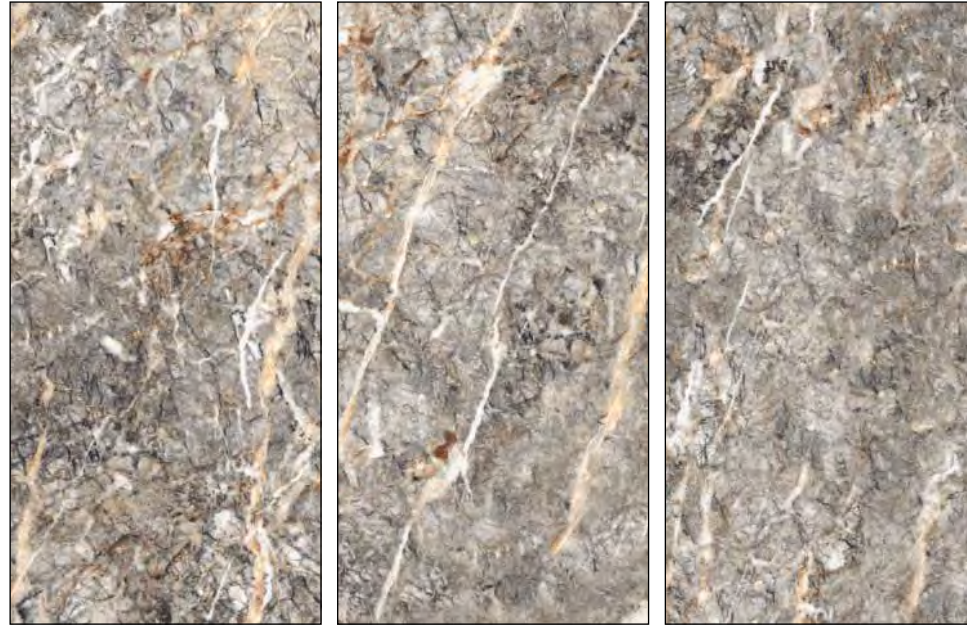

FUSION GRIGIO

Random : 03

Finish :
GLOSSY

Size :
600X1200MM

GLOSSY
SERIES